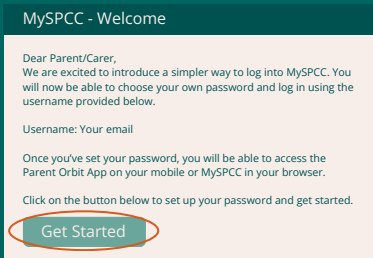

Accessing the Parent Orbit App

1

WELCOME EMAIL

Your **Welcome to MySPCC** email will be sent after your child commences. Please wait for this before downloading the app. Click **'Get Started'** to reset your password.

2

SET NEW PASSWORD

Once you have changed your password, you will have the option to **download the Parent Orbit app** or access **MySPCC**.

3

DOWNLOAD THE PARENT ORBIT APP

After downloading the app, enter the school code by either scanning this **QR code** or by typing **'gosford'**.