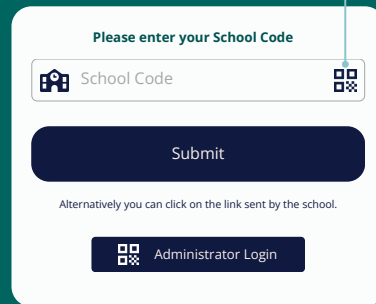

2

SET NEW PASSWORD

Once you have changed your password, you will have the option to **download the Parent Orbit app** or access **MySPCC**.

3

DOWNLOAD THE PARENT ORBIT APP

After downloading the app, enter the school code by either scanning this **QR code** or by typing **'gosford'**.

SCAN QR TO SEARCH FOR 'GOSFORD'

SCAN QR

St Philip's Christian College
FOR THE WHOLE OF LIFE

4

SIGNING INTO THE PARENT ORBIT APP

STEP A - Click SPCC Gosford

STEP B - Sign In using username & password

STEP C - Click continue